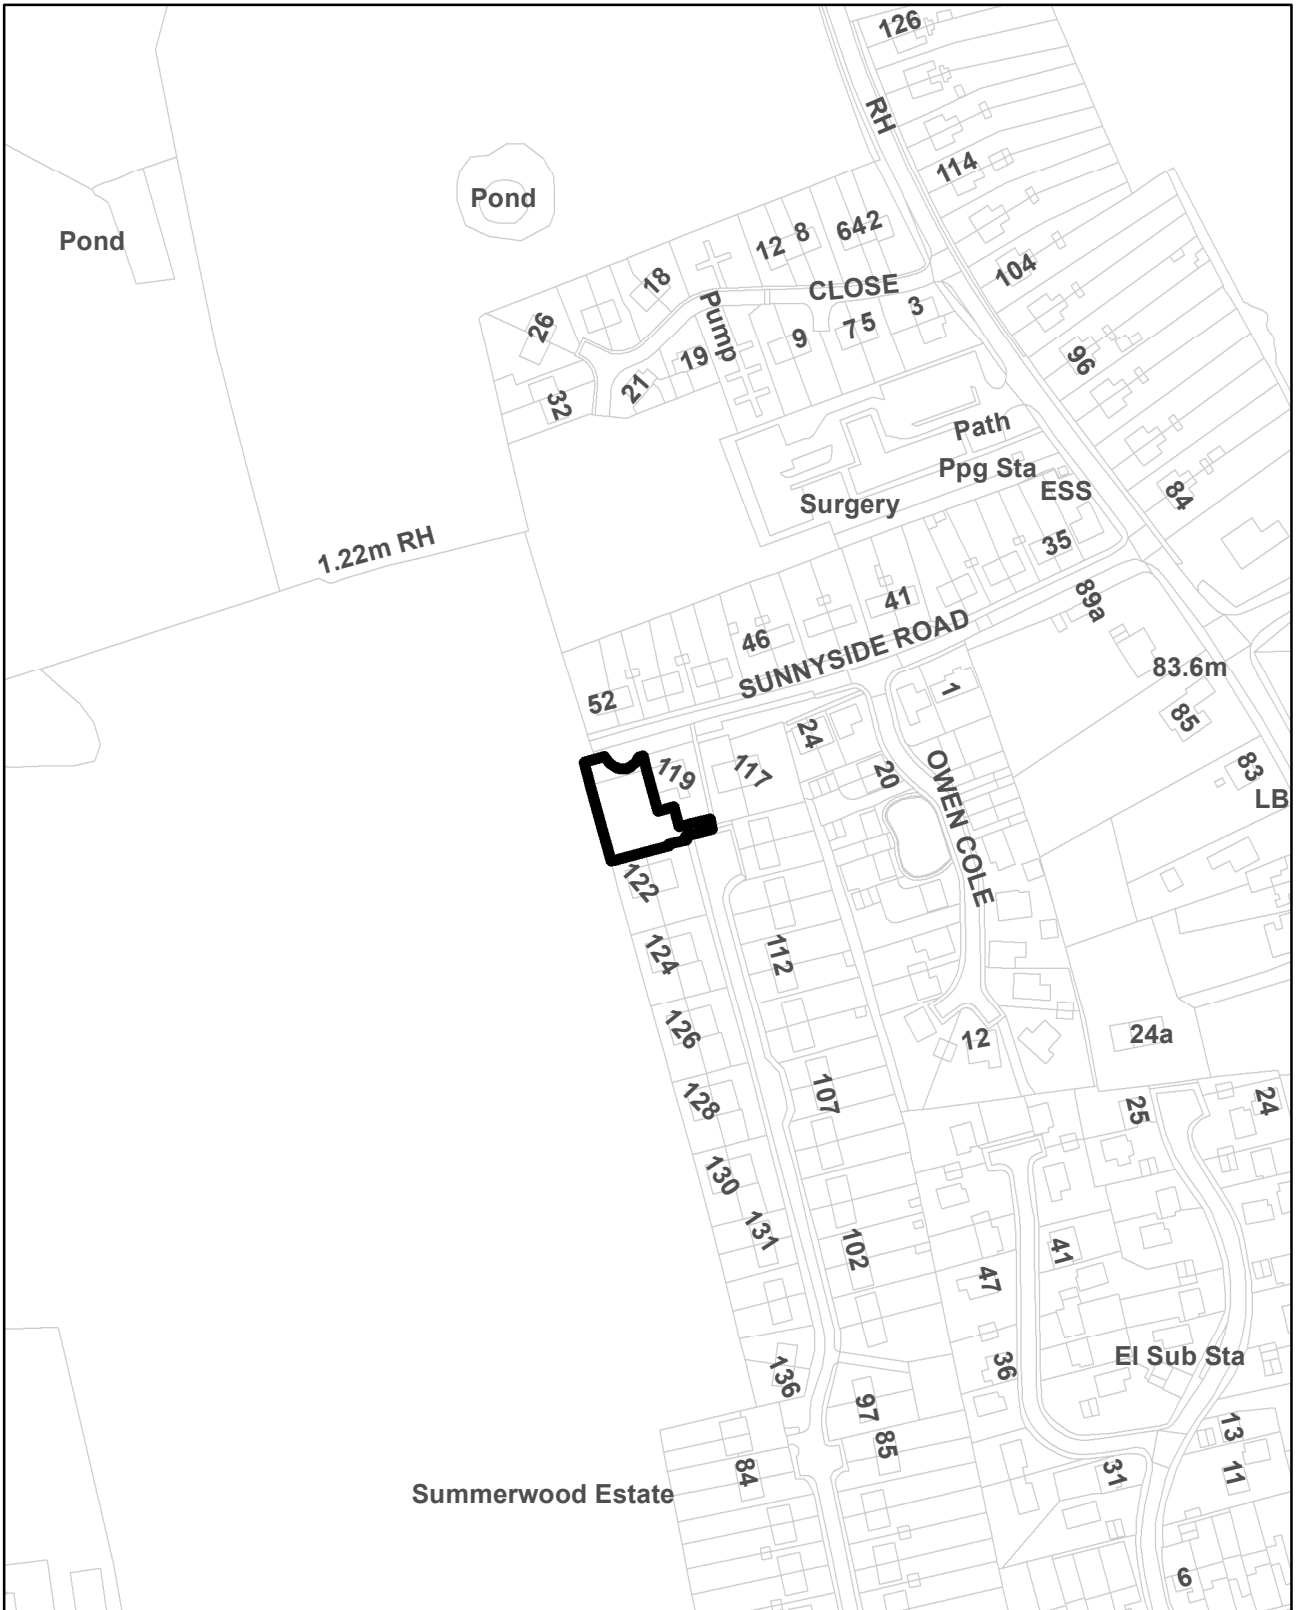

17/02131/F

Land West of 119 Summerwood Estate Great Massingham

1:2,500